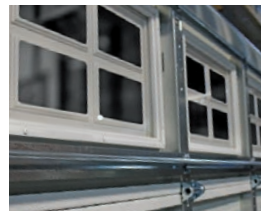

Impact Windows

Wind Load Impact Rated Windows

Beyond Dressing Up the Garage Door

Raynor's impact wind load rated windows are made from a tough lightweight polycarbonate material that is durable, UV and scratch resistant, and housed in a colonial sized extruded aluminum frame. Impact windows are available for BuildMark®, TradeMark™, ShowCase™ and Masterpiece™ residential doors in white, almond and claytone exterior frames.

Wind Load Approved

Florida Product Approved FL#14529 for wind load and impact ratings

Pressure

Can achieve up to +29.7/-33.1 psf (size and model dependent)

Models

Raynor's Impact Rated windows are available for all BuildMark, TradeMark, ShowCase and Masterpiece doors.

Material

Our tough polycarbonate windows are not only lightweight, but UV and scratch resistant, and are designed to take multiple impacts without yielding to nature's forces or objects being flung through the air with ratings up to +29.7/-33.1 psf.

BuildMark and TradeMark

up to 18' wide and 14' high

ShowCase and Masterpiece

up to 16' wide and 14' high*

**Up to 18' wide pending approval date of June 1, 2014*

Frames

Raynor's High Impact Rated window frames are constructed from heavy gauge extruded aluminum and incorporate a "continuous" bead seal around the entire frame for a maximum seal to lock out air and water. The interior and exterior frames are then screwed together and locked in place.