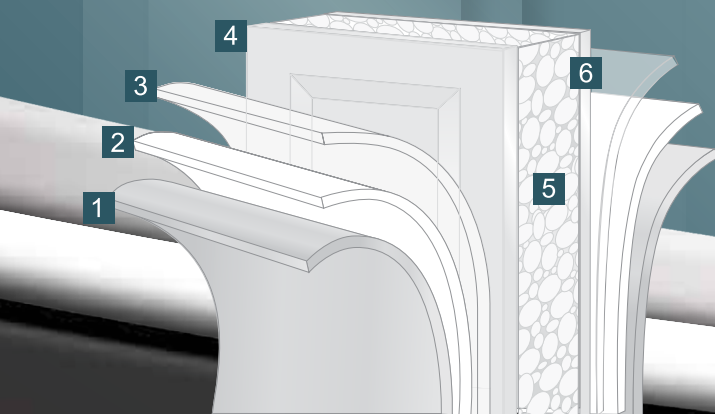

2" Thick Door Sections

Masterpiece's 2" thick door sections are made from high-strength steel, featuring:

- | | |
|--------------------|--------------------------|
| 1 Baked-on finish | 4 High-strength steel |
| 2 Epoxy primer | 5 Polystyrene insulation |
| 3 Galvanized layer | 6 High-strength steel |